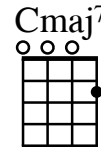

Slow and rolling

Bye'M Bye

Traditional/Appalachia
arrangement Heidi Swedberg

stars shin-ning num-ber num-ber one, num ber two good night bye - m
 three five four six

TAB: 3 3 3 | 3 1 0 1 3 0 1 | 3 3 | 0 0 2

Accompanyment

Accompanyment guitar notation and TAB: 0 0 0 2 | 2 0 0 0 2 | 0 0 0 2 | 2 0 0 0

bye good night bye-m bye good night

TAB: 0 0 | 0 0 2 | 0 0 2 | 0 0 2 | 0 0

Accompanyment guitar notation and TAB: 0 0 0 2 | 2 0 0 0 2 | 0 0 0 2 | 2 0 0 0