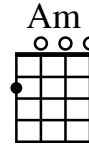

Slow and rolling

Bye'M Bye

Traditional/Appalachia
arrangement Heidi Swedberg

stars shin-ning num-ber num-ber one, num ber two good night bye - m
 three five four six

TAB: 3 3 3 | 3 1 0 1 3 0 1 | 3 3 | 0 0 2