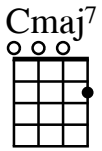

Slow and rolling

Bye'M Bye

Traditional/Appalachia
arrangement Heidi Swedberg

stars shin-ning num-ber num-ber one, num ber two good night bye - m
 three five four six

TAB: 3 3 3 | 3 1 0 1 3 0 1 | 3 3 | 0 0 2

Accompanyment

Accompanyment guitar notation and TAB: 0 0 0 2 | 2 0 0 0 2 | 0 0 0 2 | 2 0 0 0

bye good night bye-m bye good night

TAB: 0 0 | 0 0 2 | 0 0 2 | 0 0 2 | 0 0

Accompanyment guitar notation and TAB: 0 0 0 2 | 2 0 0 0 2 | 0 0 0 2 | 2 0 0 0