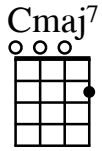

Slow and rolling

Bye'M Bye

Traditional/Appalachia
arrangement Heidi Swedberg

stars shin-ning num-ber num-ber one, num ber two good night bye - m
 three five four six

TAB: 3 3 3 | 3 1 0 1 3 0 1 | 3 3 | 0 0 2