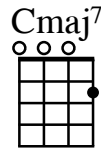

Slow and rolling

Bye'M Bye

Traditional/Appalachia
arrangement Heidi Swedberg

stars shin-ning num-ber num-ber one, num ber two good night bye - m
 three five four six

TAB: 3 3 3 | 3 1 0 1 3 0 1 | 3 3 | 0 0 2

Accompanyment

Accompanyment guitar notation and TAB: 0 0 0 2 | 2 0 0 0 2 | 0 0 0 2 | 2 0 0 0

bye good night bye-m bye good night

TAB: 0 0 | 0 0 2 | 0 0 2 | 0 0 2 | 0 0

Accompanyment guitar notation and TAB: 0 0 0 2 | 2 0 0 0 2 | 0 0 0 2 | 2 0 0 0