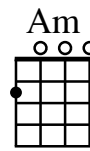

Accompanyment

Accompanyment guitar notation and TAB: 0 0 0 2 | 2 0 0 0 2 | 0 0 0 2 | 2 0 0 0

bye good night bye-m bye good night

TAB: 0 0 | 0 0 2 | 0 0 2 | 0 0 2 | 0 0

Accompanyment guitar notation and TAB: 0 0 0 2 | 2 0 0 0 2 | 0 0 0 2 | 2 0 0 0