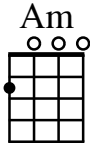

Slow and rolling

Bye'M Bye

Traditional/Appalachia
arrangement Heidi Swedberg

stars shin-ning num-ber num-ber one, num ber two good night bye - m
 three five four six

TAB: 3 3 3 | 3 1 0 1 3 0 1 | 3 3 | 0 0 2