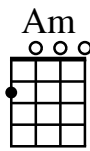

Slow and rolling

Bye'M Bye

Traditional/Appalachia
arrangement Heidi Swedberg

stars shin-ning num-ber num-ber one, num ber two good night bye - m
 three five four six

TAB: 3 3 3 | 3 1 0 1 3 0 1 | 3 3 | 0 0 2

Accompanyment

Accompanyment guitar notation and TAB: 0 0 0 2 | 2 0 0 0 2 | 0 0 0 2 | 2 0 0 0

bye good night bye-m bye good night

TAB: 0 0 | 0 0 2 | 0 0 2 | 0 0 2 | 0 0

Accompanyment guitar notation and TAB: 0 0 0 2 | 2 0 0 0 2 | 0 0 0 2 | 2 0 0 0